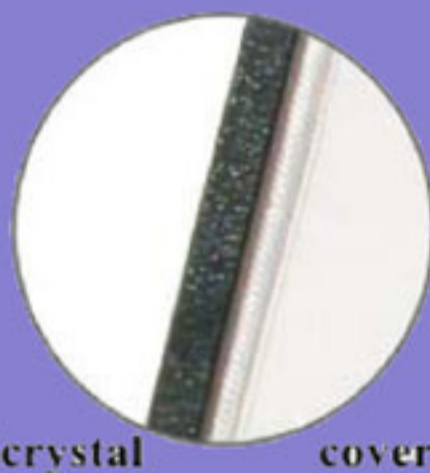

RAKESH

STEEL BINDING SYSTEM

STEEL BINDING MACHINE

Features:

- **Light and Portable**
- **Specially made for Steel Spine Covers**
- **No Preheating required**
- **CPU controlled programming system**
- **High Precision time lapse protection**
- **50mm extra thick binding**
- **Automatic cut-off system**
- **Rainbow bridge outer design**

- **Spine to ensure firm and solid binding**
- **U shaped and mesh pad glue spine**
- **Transparent matte or Italian leatherette covered**
- **Available in 1.5 to 50mm in 18 specifications and 10 colors**

Steel VIP Cover

Steel VIP Cover

**These covers can be tooled in gold, embossed and transfer printed
Specially made from imported grey cardboard from holland.
Italian letherette top, which is easy to print**